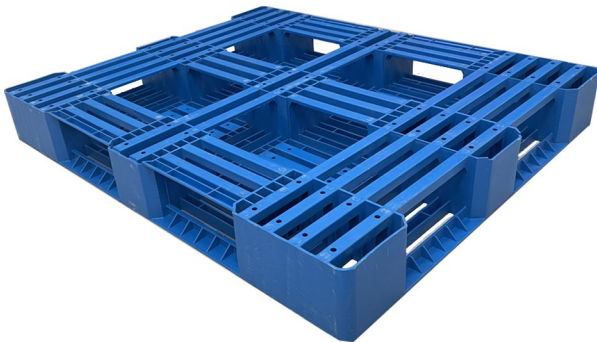

Bottom View

4 way entry type

PO Box : 7113 Umm Al Quwain - U.A.E

Mobile : +971 50 6600410 | Tel/Fax : +971 6 7664833

E-mail : sales@spillco.ae | web : www.spillco.ae